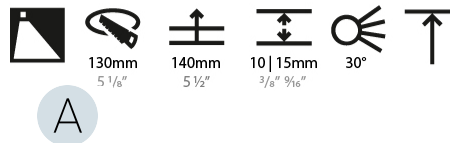

OPTICAL

Reflector: 20 / 25 / 40
 Adjustability: Fixed

RATINGS AND CERTIFICATIONS

Certified By: Certified for North American Standards
 IP rating: IP20

126mm 4 15/16"

Ø 125mm 4 15/16"

Ø 139mm 5 1/2"

BIONIQ ROUND WALLWASH RECESSED